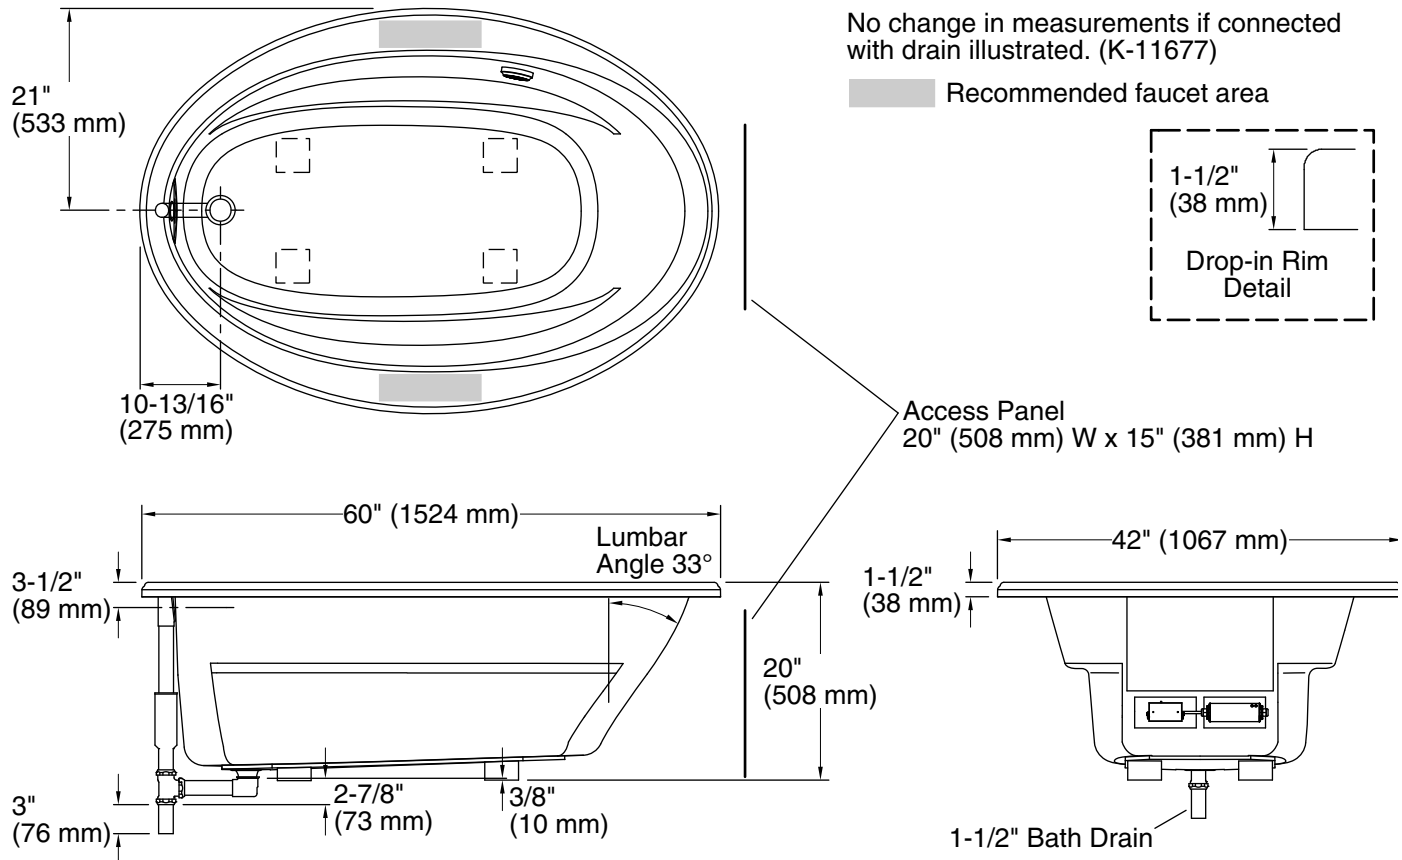

Required Electrical Service

One circuit required, protected with Class A Ground-Fault Circuit-Interrupter (GFCI). Outside North America, this device may be known as a Residual Current Device (RCD).

Heated Surface: 120 V, 15 A, 60 Hz

Technical Information

All product dimensions are nominal.

Installation:	Drop-in
Drain location:	End
Basin area, bottom:	43" x 21-9/16" (1092 mm x 548 mm)
Basin area, top:	53-1/2" x 32-1/8" (1359 mm x 816 mm)
Weight:	81 lbs (36.7 kg)
Minimum floor load:	33 lbs/ft² (161.1 kg/m²)
Water depth:	15" (381 mm)
Water capacity:	57 gal (215.8 L)
Template:	Drop-in, 1042556-7, required, included
Electrical component rating:	Heated Surface: 120 V, 0.5 A, 60 Hz, 65 W

Notes

Measure your actual product for rough-in details.

Install this product according to the installation instructions.

The hot water supply should be 70% of the capacity of the bath or greater. Installations will vary.

Kit is required for under-mount installations (sold separately).